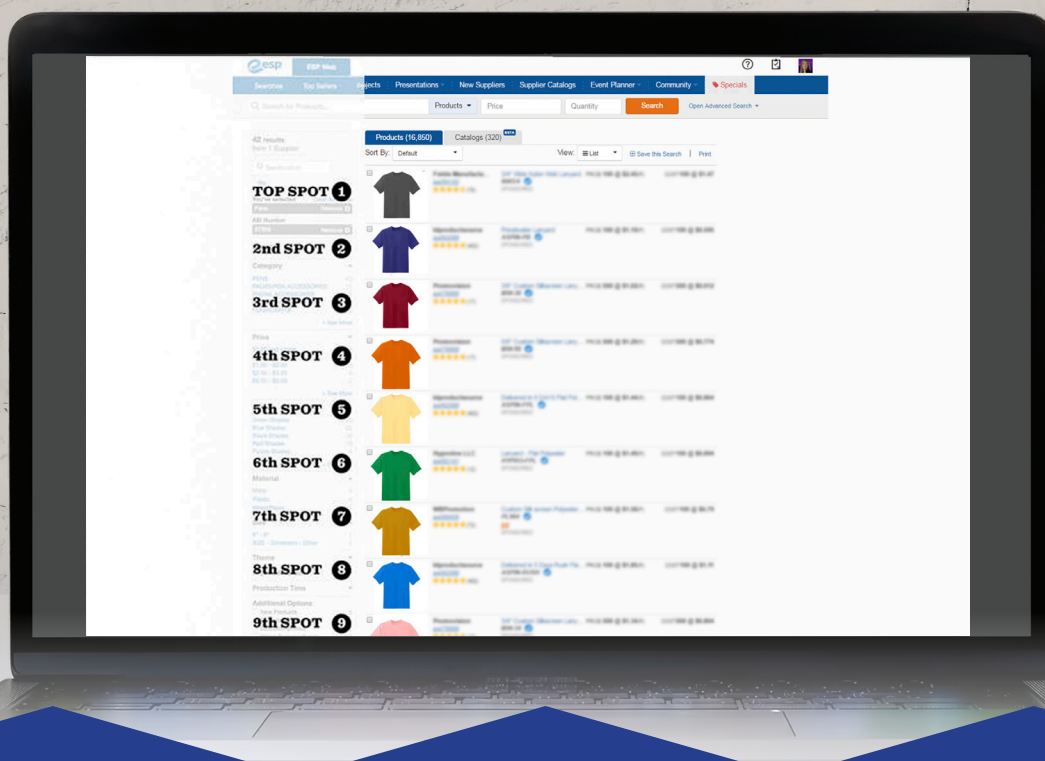

ANATOMY OF ESP BRAND PAY FOR PLACEMENT

ESP® Brand PFP is a digital solution for apparel and retail brands to show up higher in ESP search results.

HOW IT WORKS:

STEP 1

Choose your preferred product category and wholesale partner

STEP 2

Appear in the top 9 spots in ESP search results in that category

STEP 3

Get maximum exposure and earn more sales!

Contact your account executive to get started today!