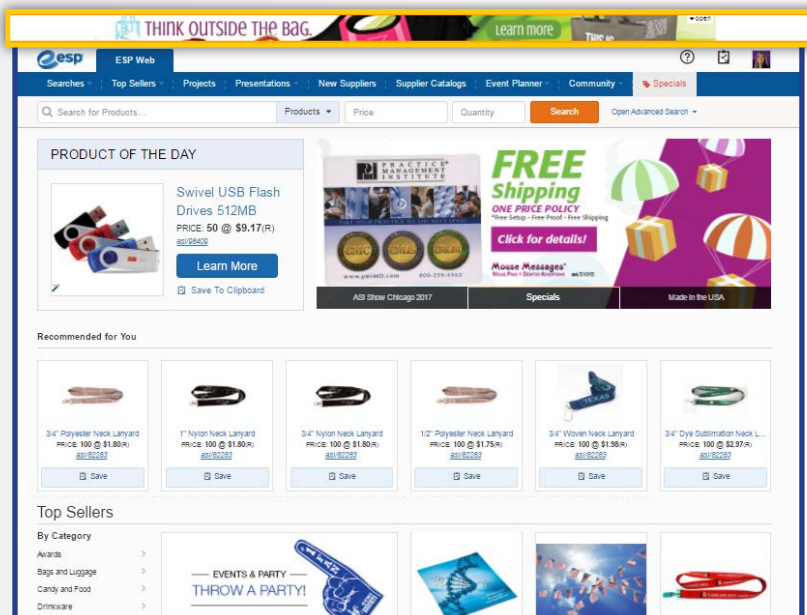

# Home Page Banner

High  
Visibility

Top  
Ad Spot  
on the  
Home Page

Brand  
Builder

Capture  
Attention

2022 ESP Home Page  
Banner Rate:

\$33/M

With **ESP® Home Page Banner** advertising, your ad placement is at the top of the first page distributors see when they log in to ESP. Leave a memorable first impression with searching distributors and inspire them from the get-go.