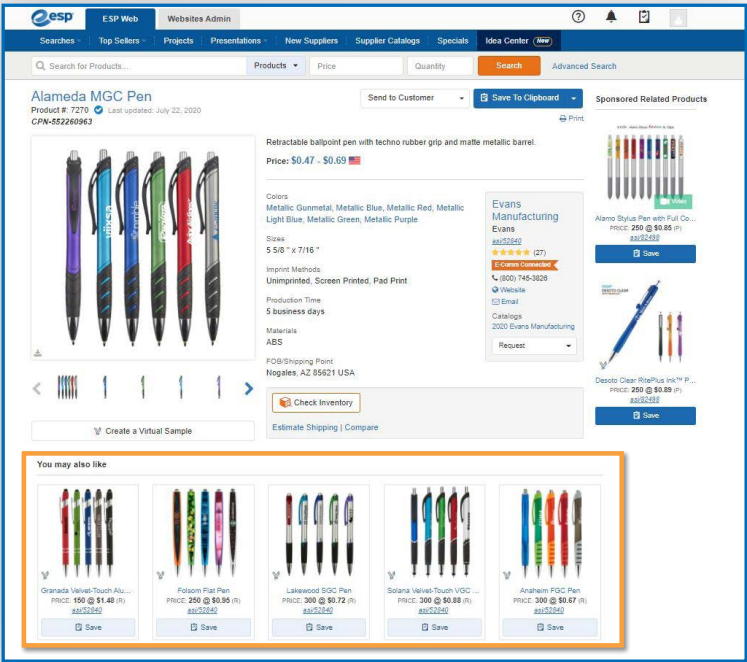

You May Also Like

Recommend
Your
Products

Close More
Add-On
Sales

7.2%
Average CTR

Enhance
Your Product
Detail Page

2022 ESP You May Also Like Rate:

\$310/month
for 5 products
\$465/month
for 5 products
(Customized)

ESP® You May Also Like is located on the Product Detail Page. When one of your products is clicked, you can recommend five more products in your product line that are suited for the searching distributor's needs. This 5-in-1 listing is great for product exposure!