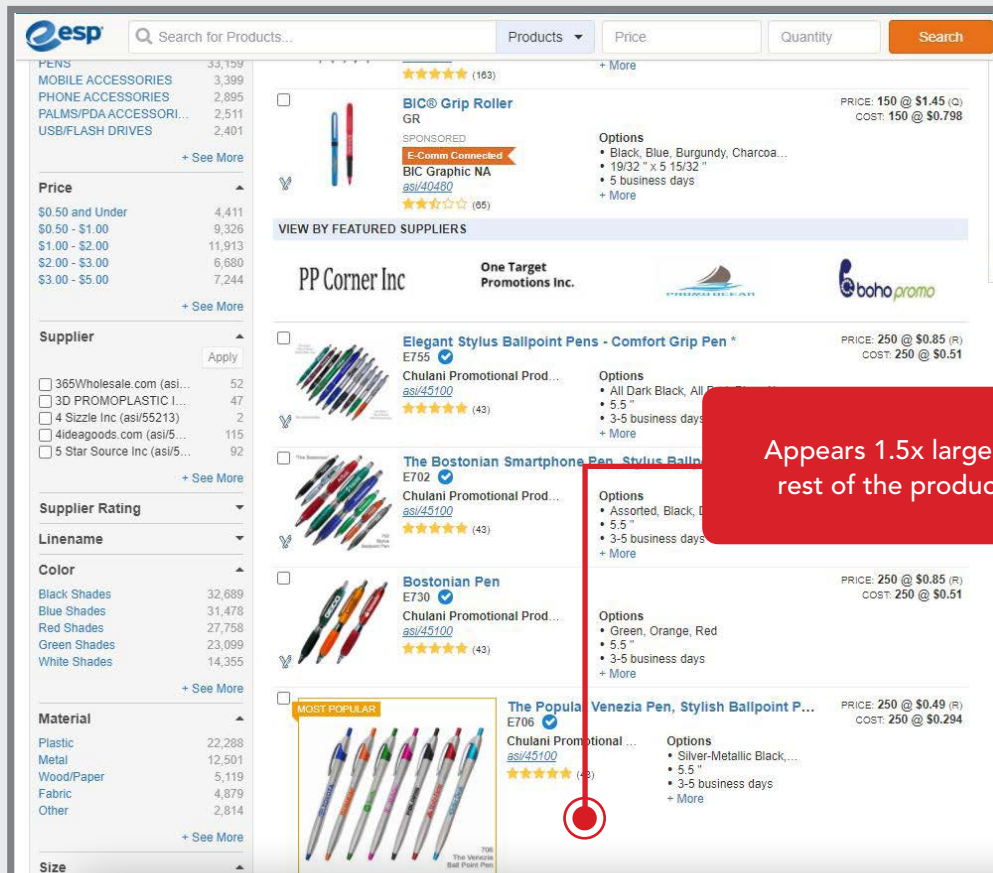

ANATOMY OF ESP MOST POPULAR

ESP® Most Popular is an ad spot that shows up in a prominent location after a distributor searches a product category in ESP.

Appears 1.5x larger than the rest of the product listings

Stands out with an orange box around the product

Labeled **Most Popular**, highlighting that your product is an elite listing

Differentiate yourself from the competition in product listings and gain maximum exposure.