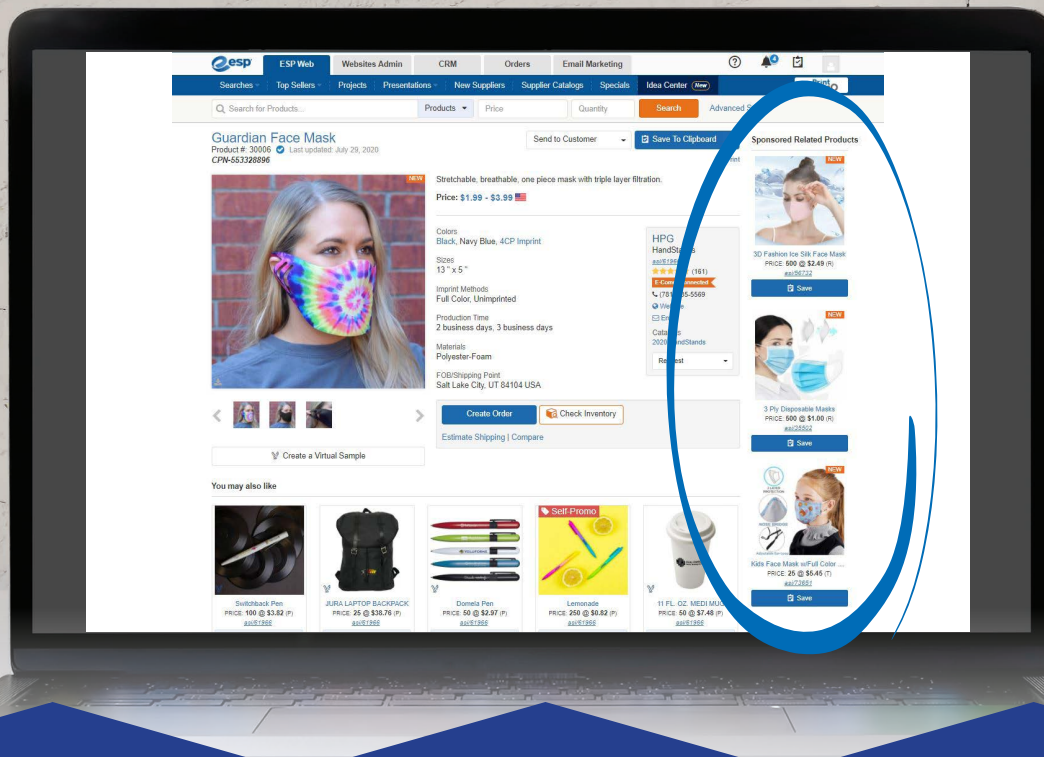

ANATOMY OF ESP Related Products

ESP® Related Products suggests valuable alternative options on the product detail pages to searching distributors during the buying process.

HOW IT WORKS:

STEP 1

Search results generates a product detail click

STEP 2

Product detail page serves Related Products

STEP 3

Related Products are delivered on the right-hand column

Contact your account executive to get started today!