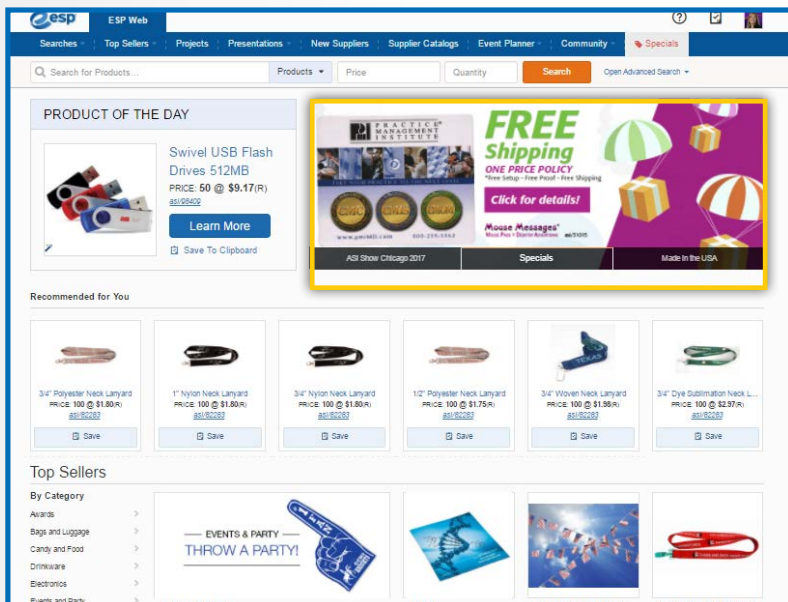

Hero Card

Largest
Ad Spot
in ESP

Maximum
Exposure
on the
Home Page

Capture
Attention

Promote
a Special

2022 ESP Hero Card Rate:

\$620/month

The **Hero Card** ad opportunity is a standalone banner on the ESP® home page. Placed front and center, it's one of the most eye-catching ads on the platform's most frequented page. ASI® will design an ad reflecting your brand that links to your Product Detail Page.