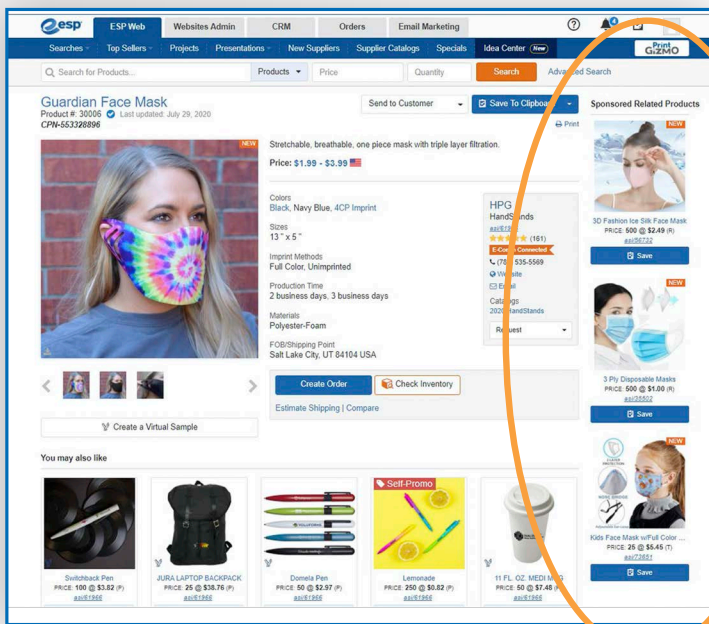

Related Products

Aid in the
Buying
Process

Highly
Relevant Ad
Served Above
the Fold

Best
Distributor User
Experience

New
'It' Thing
in ESP

2022 ESP Related Products Rate:

\$350/1,000 Impressions

ESP® Related Products displays three relevant products directly on the Product Detail Page after a search.

How it works:

1. Search results page generates a product detail click.
2. Product Detail Page serves Related Products.
3. Related Products are delivered in the right-hand column.

Visit espasiadvertising.com or contact your account executive to get started.