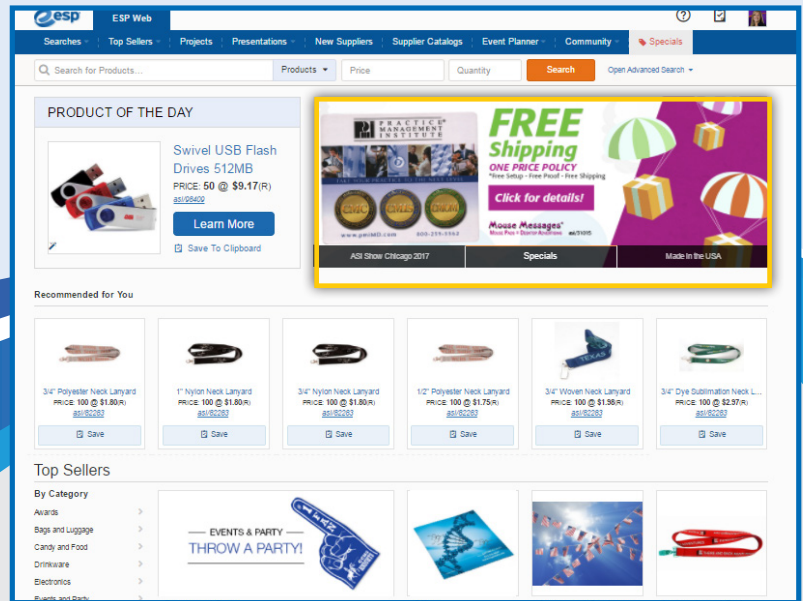

Hero Card

Largest Ad Spot in ESP.
Promote a Special.
Capture Attention.

2023 ESP Hero Card Rate:

\$665/month

The **Hero Card** ad opportunity is a standalone banner on the ESP® home page. Placed front and center, it's one of the most eye-catching ads on the platform's most frequented page. ASI® will design an ad reflecting your brand that links to your Product Detail page.