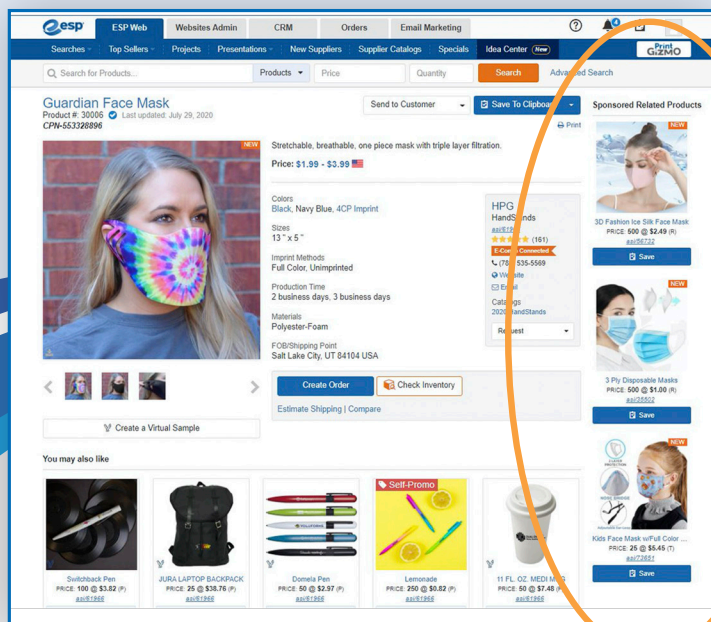

# Related Products

Best Distributor User Experience.  
 Aides in the Buying Process.  
 Highly Relevant Ad Served Above the Fold.

**ESP® Related Products** displays three relevant products directly on the Product Detail page after a search.

**How it works:**

- 1 Search results page generates a product detail click.
- 2 Product Detail page serves Related Products.
- 3 Related Products are delivered in the right-hand column.

2023 ESP Related Products Rate: