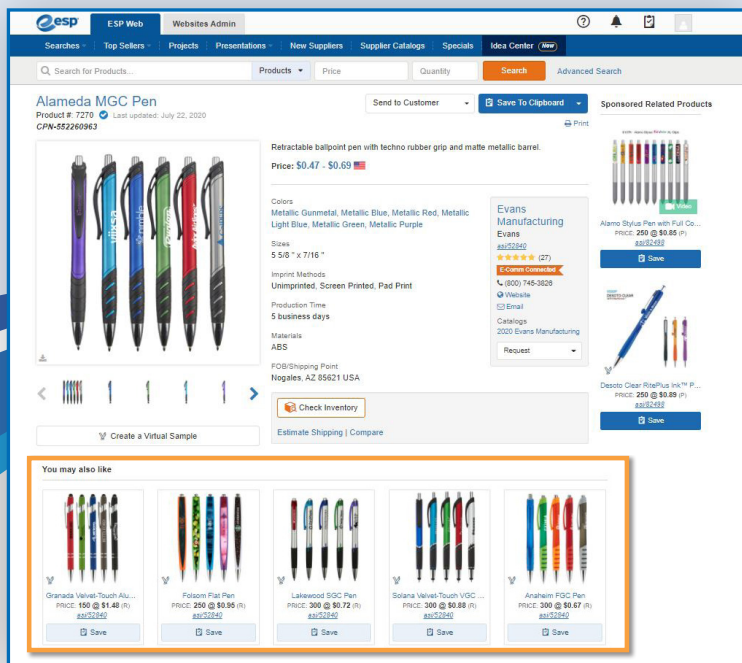

You May Also Like

Enhance Your Product Detail Page. Recommend Your Products. 7.44% Average CTR.

ESP® You May Also Like is located on the Product Detail Page. When one of your products is clicked, you can recommend five more products in your product line that are suited for the searching distributor's needs. This 5-in-1 listing is great for product exposure!